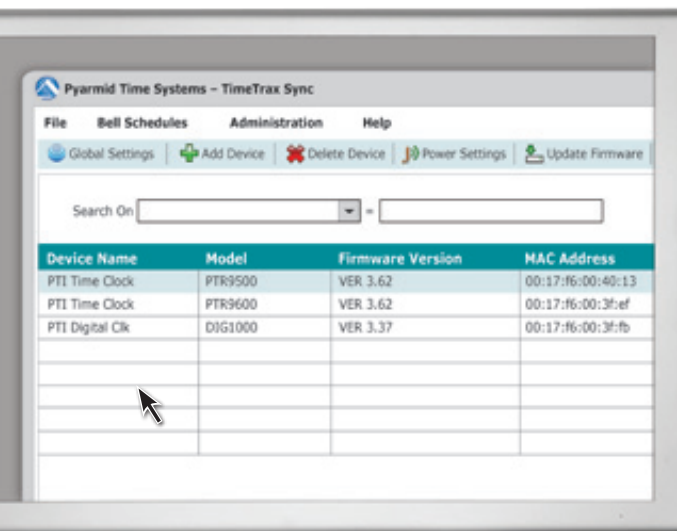

Reliable time synchronized by a reliable source.

The all new **TTSync PoE Clock System Software** seamlessly synchronizes Power Over Ethernet (PoE) Wall Clocks, Bell/Tone Systems & Time & Attendance Terminals to promote the highest level of productivity, reliability, & efficiency throughout a facility.

- Flexible connectivity harnesses cost effectiveness of PoE or 110 volt infrastructure
- Simple setup Microsoft Windows® based software allows universal or individual device time source/zone selection & automatic IP Address assignment
- Versatile operating platform including LAN, WAN, Intranet or Internet
- PoE TTSync™ analog & digital wall clocks work in conjunction with Pyramid wireless synchronized clocks, bells, horns, & tone generating equipment to promote productivity, reliability & efficiency (see PoE analog & digital clock smart sheets)
- Automatically adjusts for Daylight Savings Time & resets for power outages eliminating need for manual time adjustments

Smart. scan QR code for industry solutions

TIMETRAX™ Sync

PoE Clock System Software

TT SYNC SOFTWARE : SIMPLE

- 30-Day money back guarantee

TT SYNC SOFTWARE : SYSTEM REQUIREMENTS

Operating	Windows XP, Vista or Windows 7 ¹
PC	Pentium 300 MHz Processor
Memory	512 MB of RAM or greater
Free Space	1 GB or greater
Internet	Explorer 5.0 or higher
CD-ROM	4x or faster