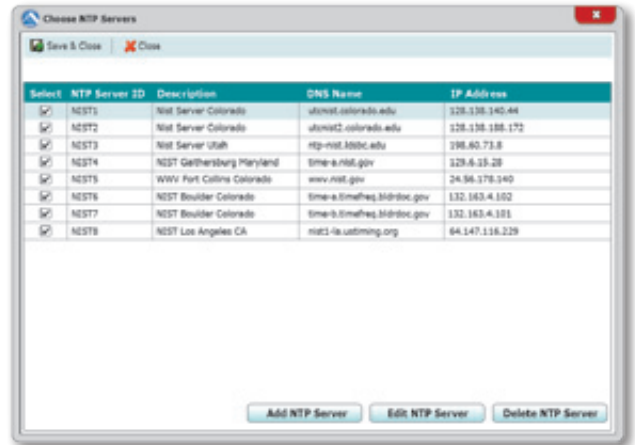

Synchronized Analog Clocks

Synchronized Digital Clocks

Communication Devices

Synchronized Tone Systems

Time & Attendance

Accessories

NTP Server Selection

Bell Scheduling